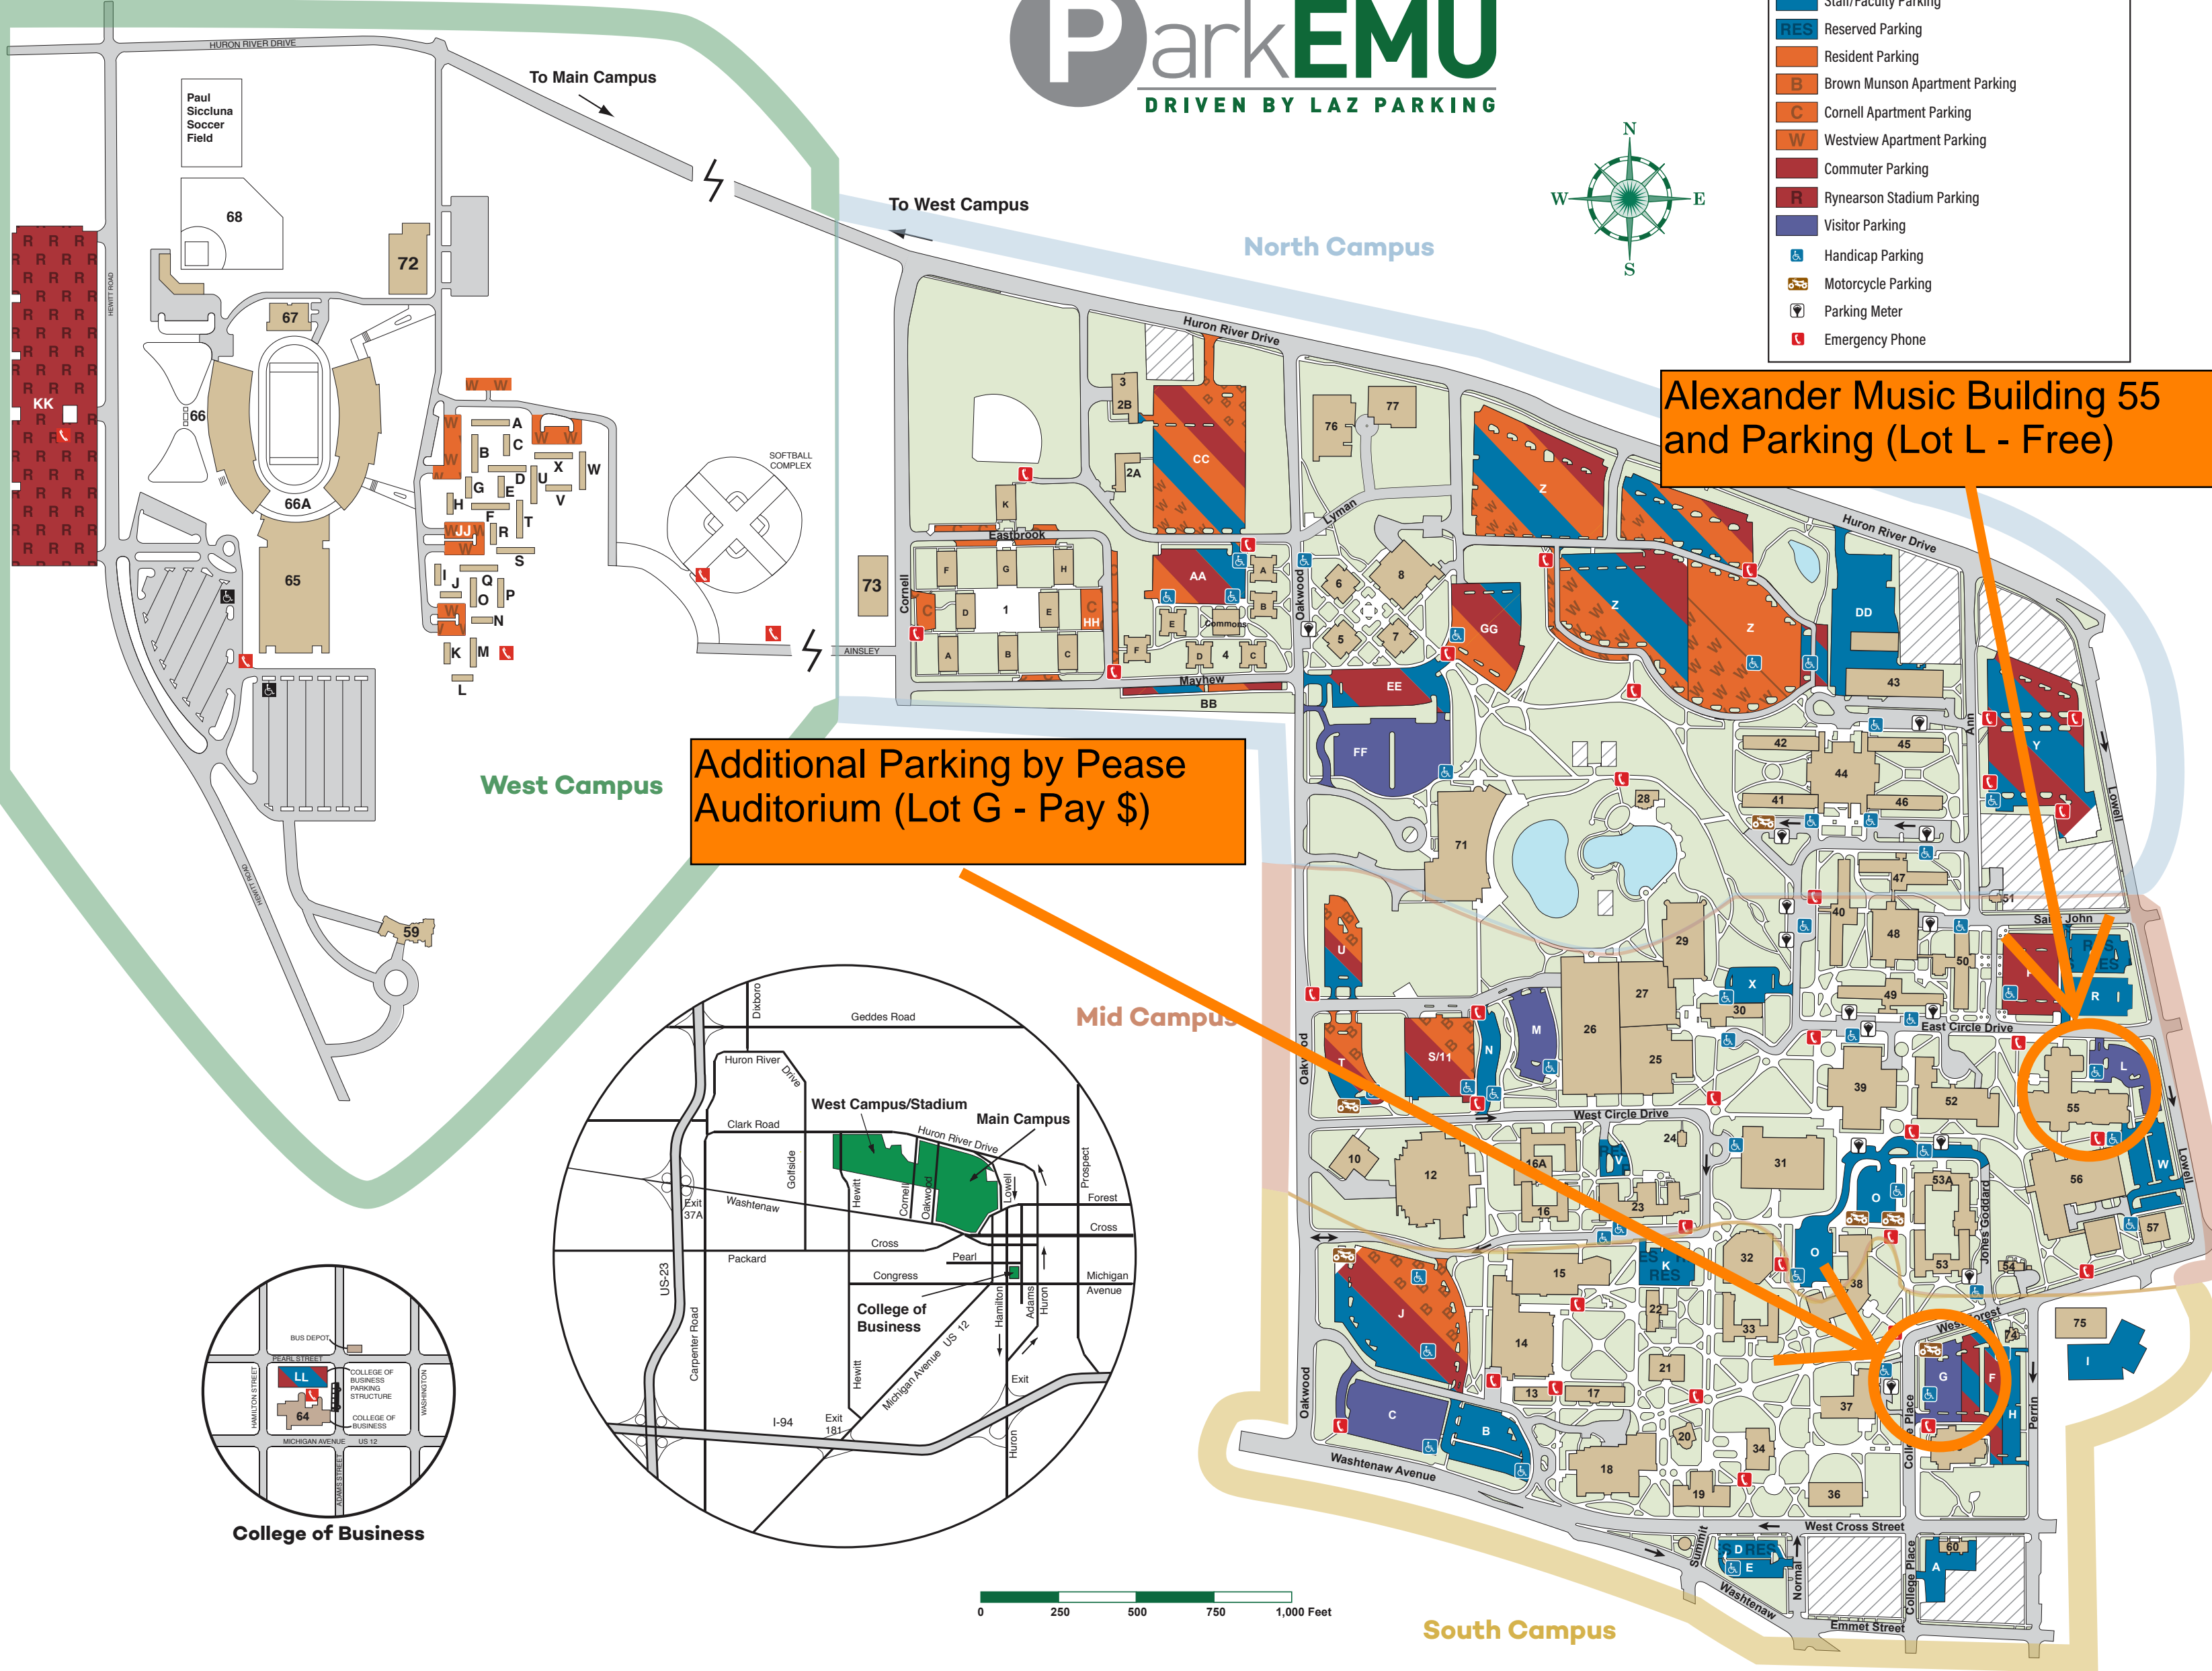

- Staff/Faculty Parking
- RES Reserved Parking
- Resident Parking
- B Brown Munson Apartment Parking
- C Cornell Apartment Parking
- W Westview Apartment Parking
- Commuter Parking
- R Ryneerson Stadium Parking
- Visitor Parking
- ♿ Handicap Parking
- 🏍️ Motorcycle Parking
- ⌚ Parking Meter
- ☎️ Emergency Phone

Alexander Music Building 55 and Parking (Lot L - Free)

Additional Parking by Pease Auditorium (Lot G - Pay \$)

South Campus