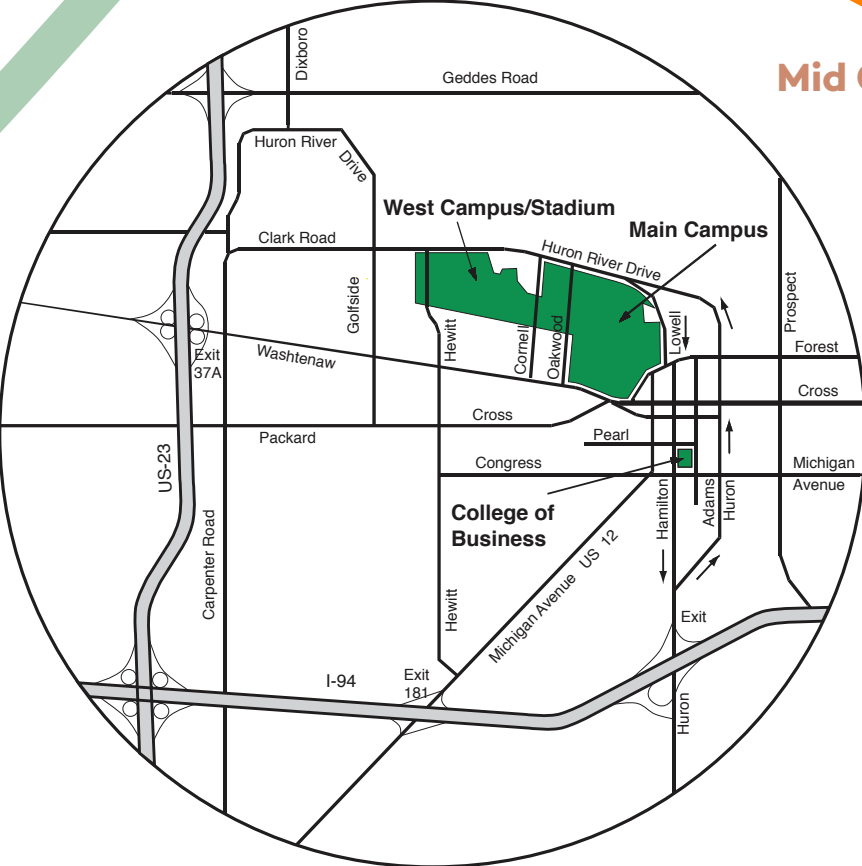

- Staff/Faculty Parking
- RES Reserved Parking
- Resident Parking
- B Brown Munson Apartment Parking
- C Cornell Apartment Parking
- W Westview Apartment Parking
- Commuter Parking
- R Ryneerson Stadium Parking
- Visitor Parking
- ♿ Handicap Parking
- 🏍️ Motorcycle Parking
- ⌚ Parking Meter
- ☎️ Emergency Phone

Alexander Music Building 55 and Parking (Lot L - Free)

Additional Parking by Pease Auditorium (Lot G - Pay \$)

South Campus