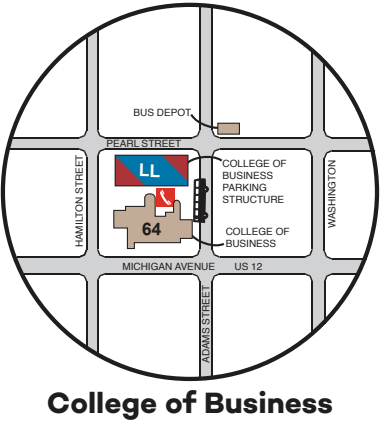

- Staff/Faculty Parking
- RES Reserved Parking
- Resident Parking
- B Brown Munson Apartment Parking
- C Cornell Apartment Parking
- W Westview Apartment Parking
- Commuter Parking
- R Ryneerson Stadium Parking
- Visitor Parking
- ♿ Handicap Parking
- 🏍️ Motorcycle Parking
- ⌚ Parking Meter
- ☎️ Emergency Phone

Alexander Music Building 55 and Parking (Lot L - Free)

Additional Parking by Pease Auditorium (Lot G - Pay \$)

South Campus