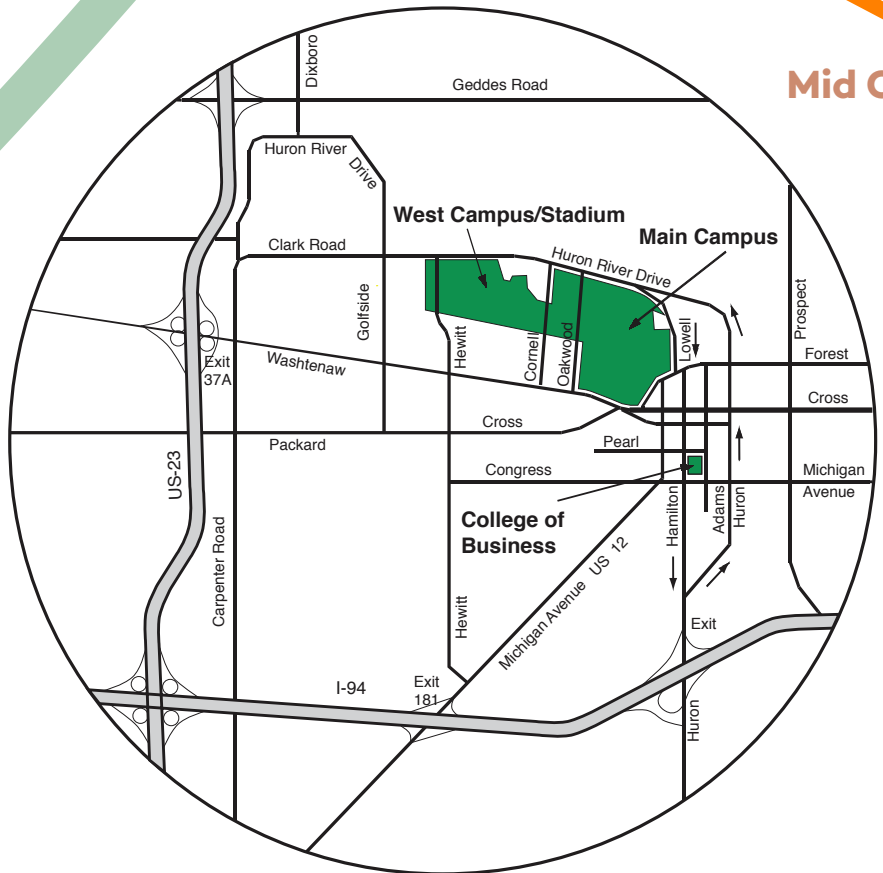

# ParkEMU

DRIVEN BY LAZ PARKING

- Staff/Faculty Parking
- RES Reserved Parking
- Resident Parking
- B Brown Munson Apartment Parking
- C Cornell Apartment Parking
- W Westview Apartment Parking
- Commuter Parking
- R Ryneerson Stadium Parking
- Visitor Parking
- ♿ Handicap Parking
- 🏍️ Motorcycle Parking
- ⌚ Parking Meter
- ☎️ Emergency Phone

**Alexander Music Building 55 and Parking (Lot L - Pay \$)**

**Additional Parking by Pease Auditorium (Lot G - Pay \$)**

South Campus