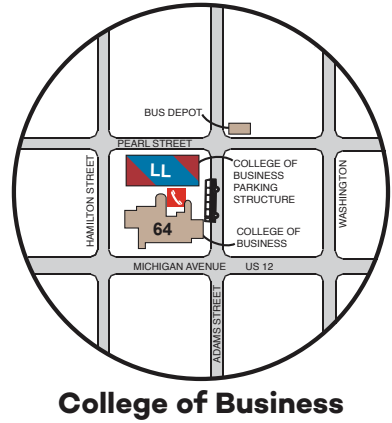

# ParkEMU

DRIVEN BY LAZ PARKING

- Staff/Faculty Parking
- RES Reserved Parking
- Resident Parking
- B Brown Munson Apartment Parking
- C Cornell Apartment Parking
- W Westview Apartment Parking
- Commuter Parking
- R Ryneerson Stadium Parking
- Visitor Parking
- ♿ Handicap Parking
- 🏍️ Motorcycle Parking
- ⌚ Parking Meter
- ☎️ Emergency Phone

**Alexander Music Building 55 and Parking (Lot L - Pay \$)**

**Additional Parking by Pease Auditorium (Lot G - Pay \$)**

South Campus