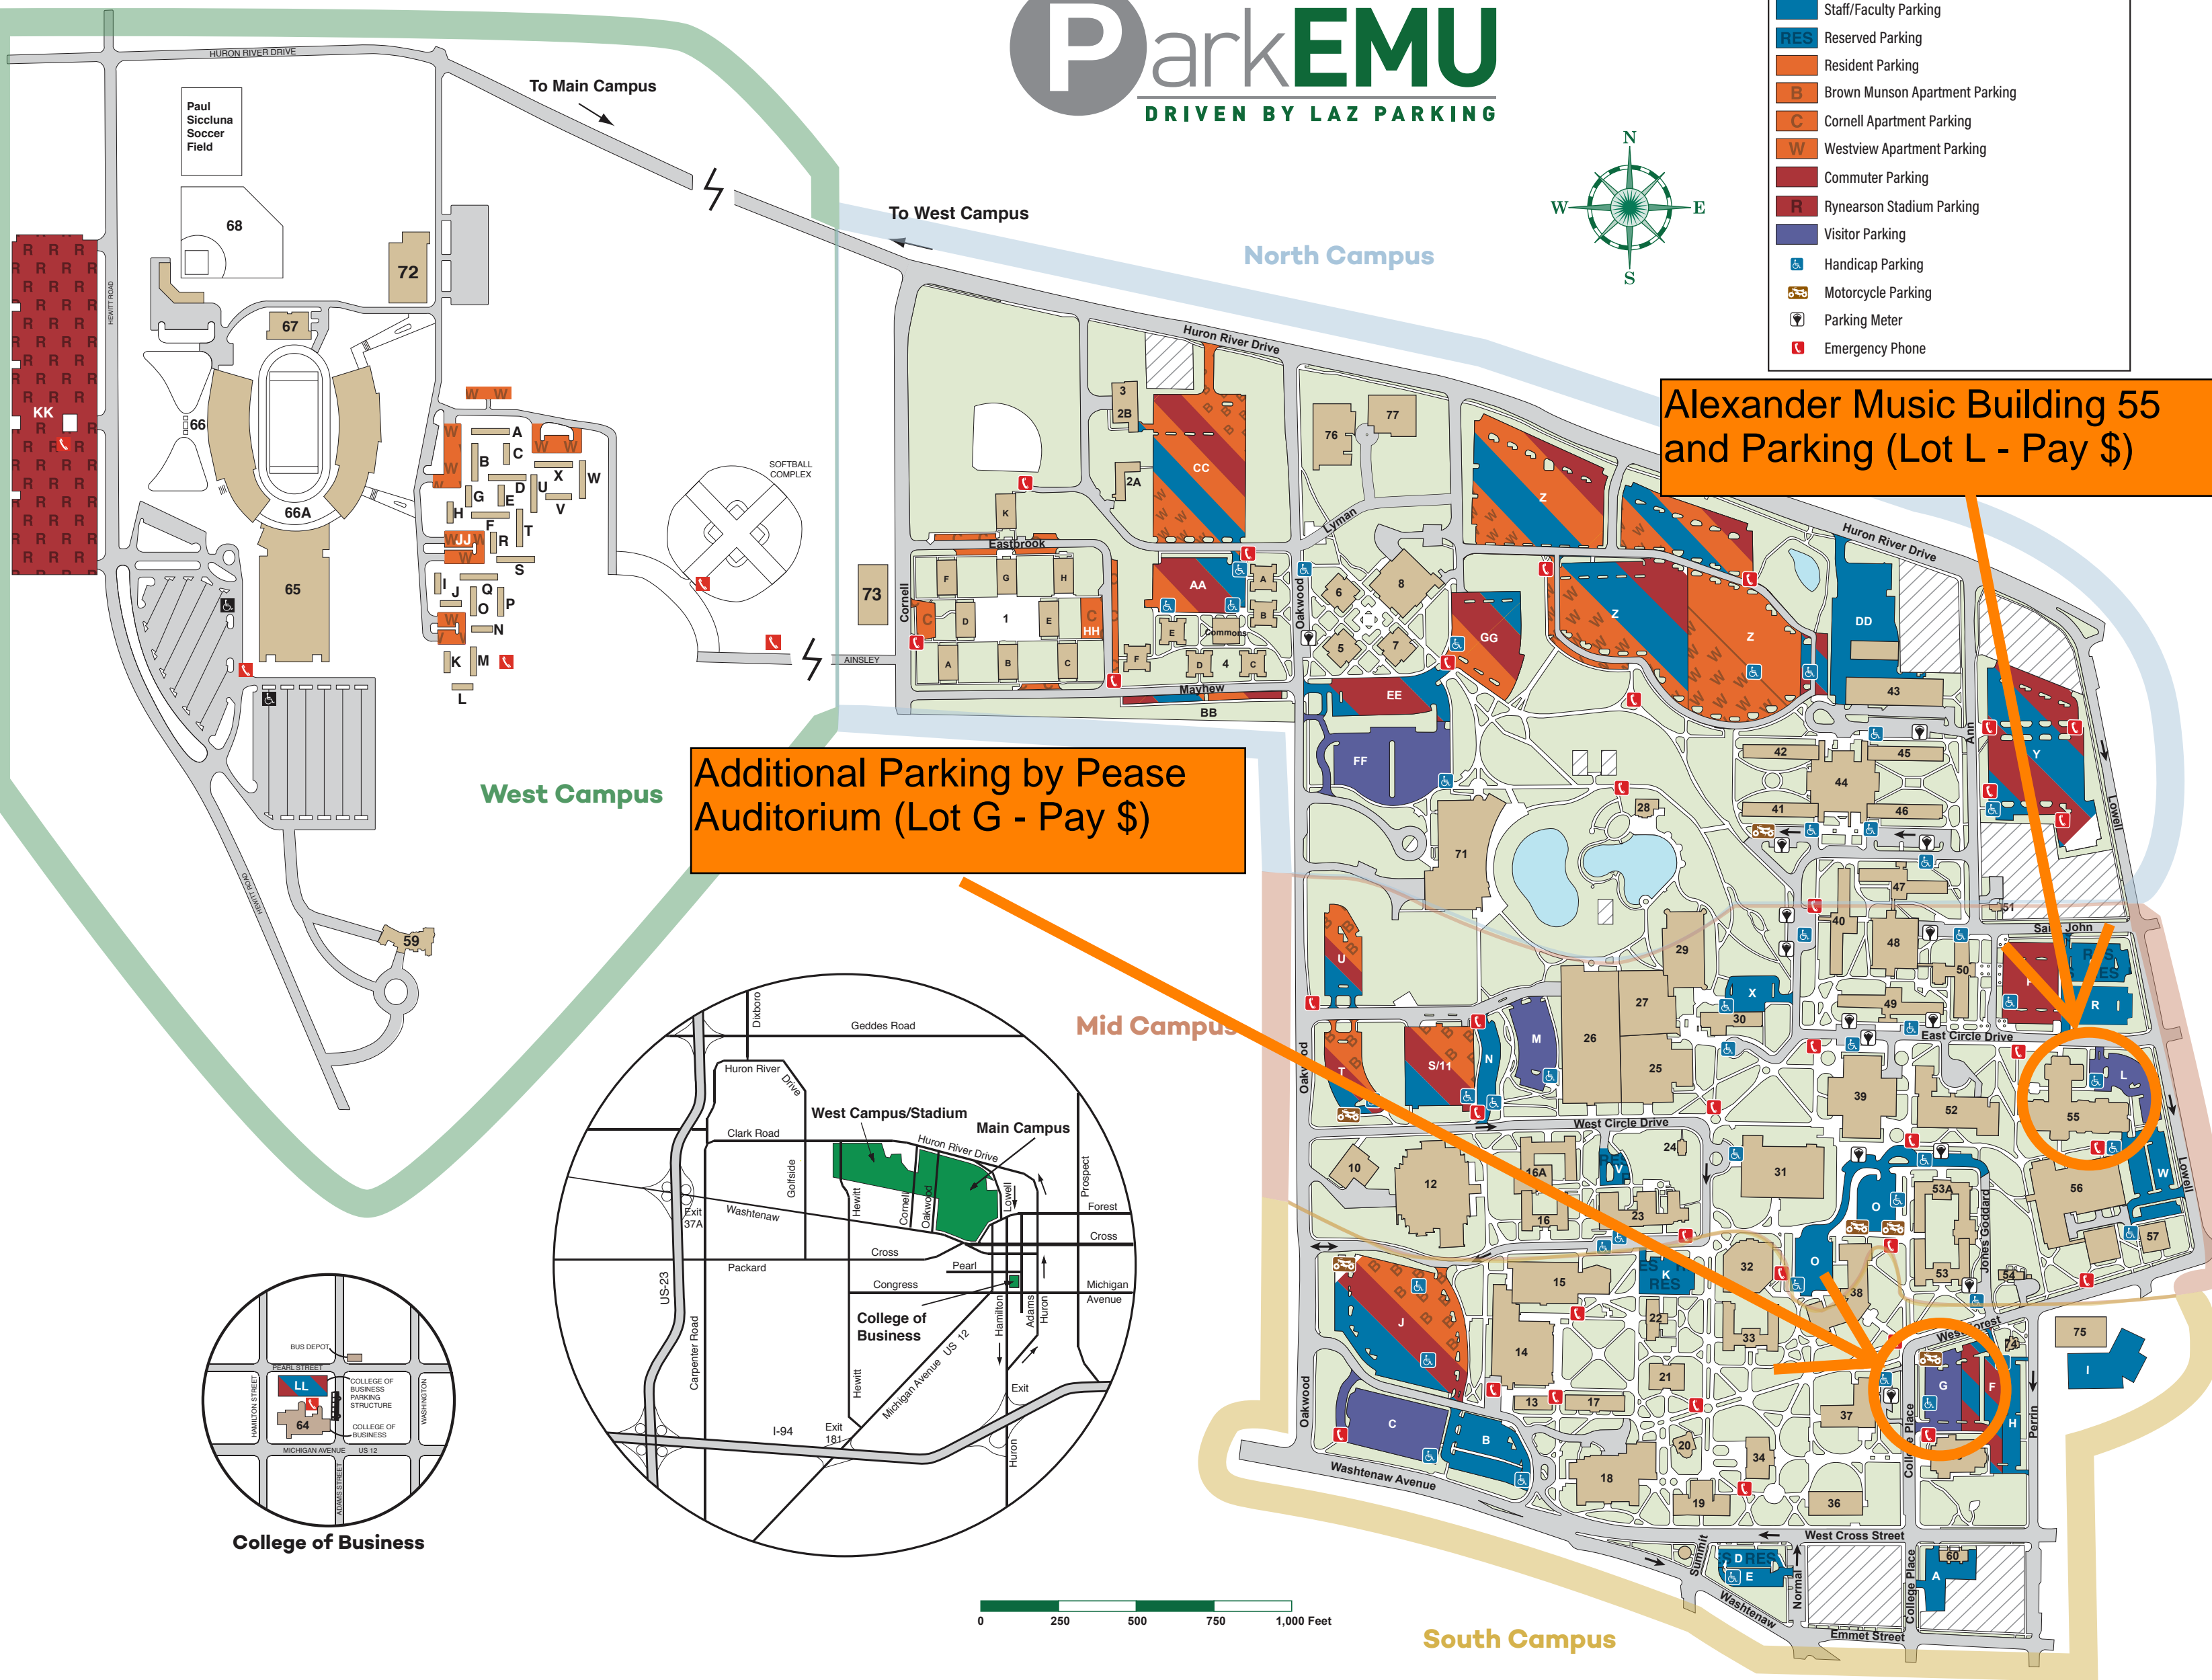

# ParkEMU

DRIVEN BY LAZ PARKING

- Staff/Faculty Parking
- RES Reserved Parking
- Resident Parking
- B Brown Munson Apartment Parking
- C Cornell Apartment Parking
- W Westview Apartment Parking
- Commuter Parking
- R Ryneerson Stadium Parking
- Visitor Parking
- ♿ Handicap Parking
- 🏍️ Motorcycle Parking
- ⌚ Parking Meter
- ☎️ Emergency Phone

**Alexander Music Building 55 and Parking (Lot L - Pay \$)**

**Additional Parking by Pease Auditorium (Lot G - Pay \$)**

South Campus